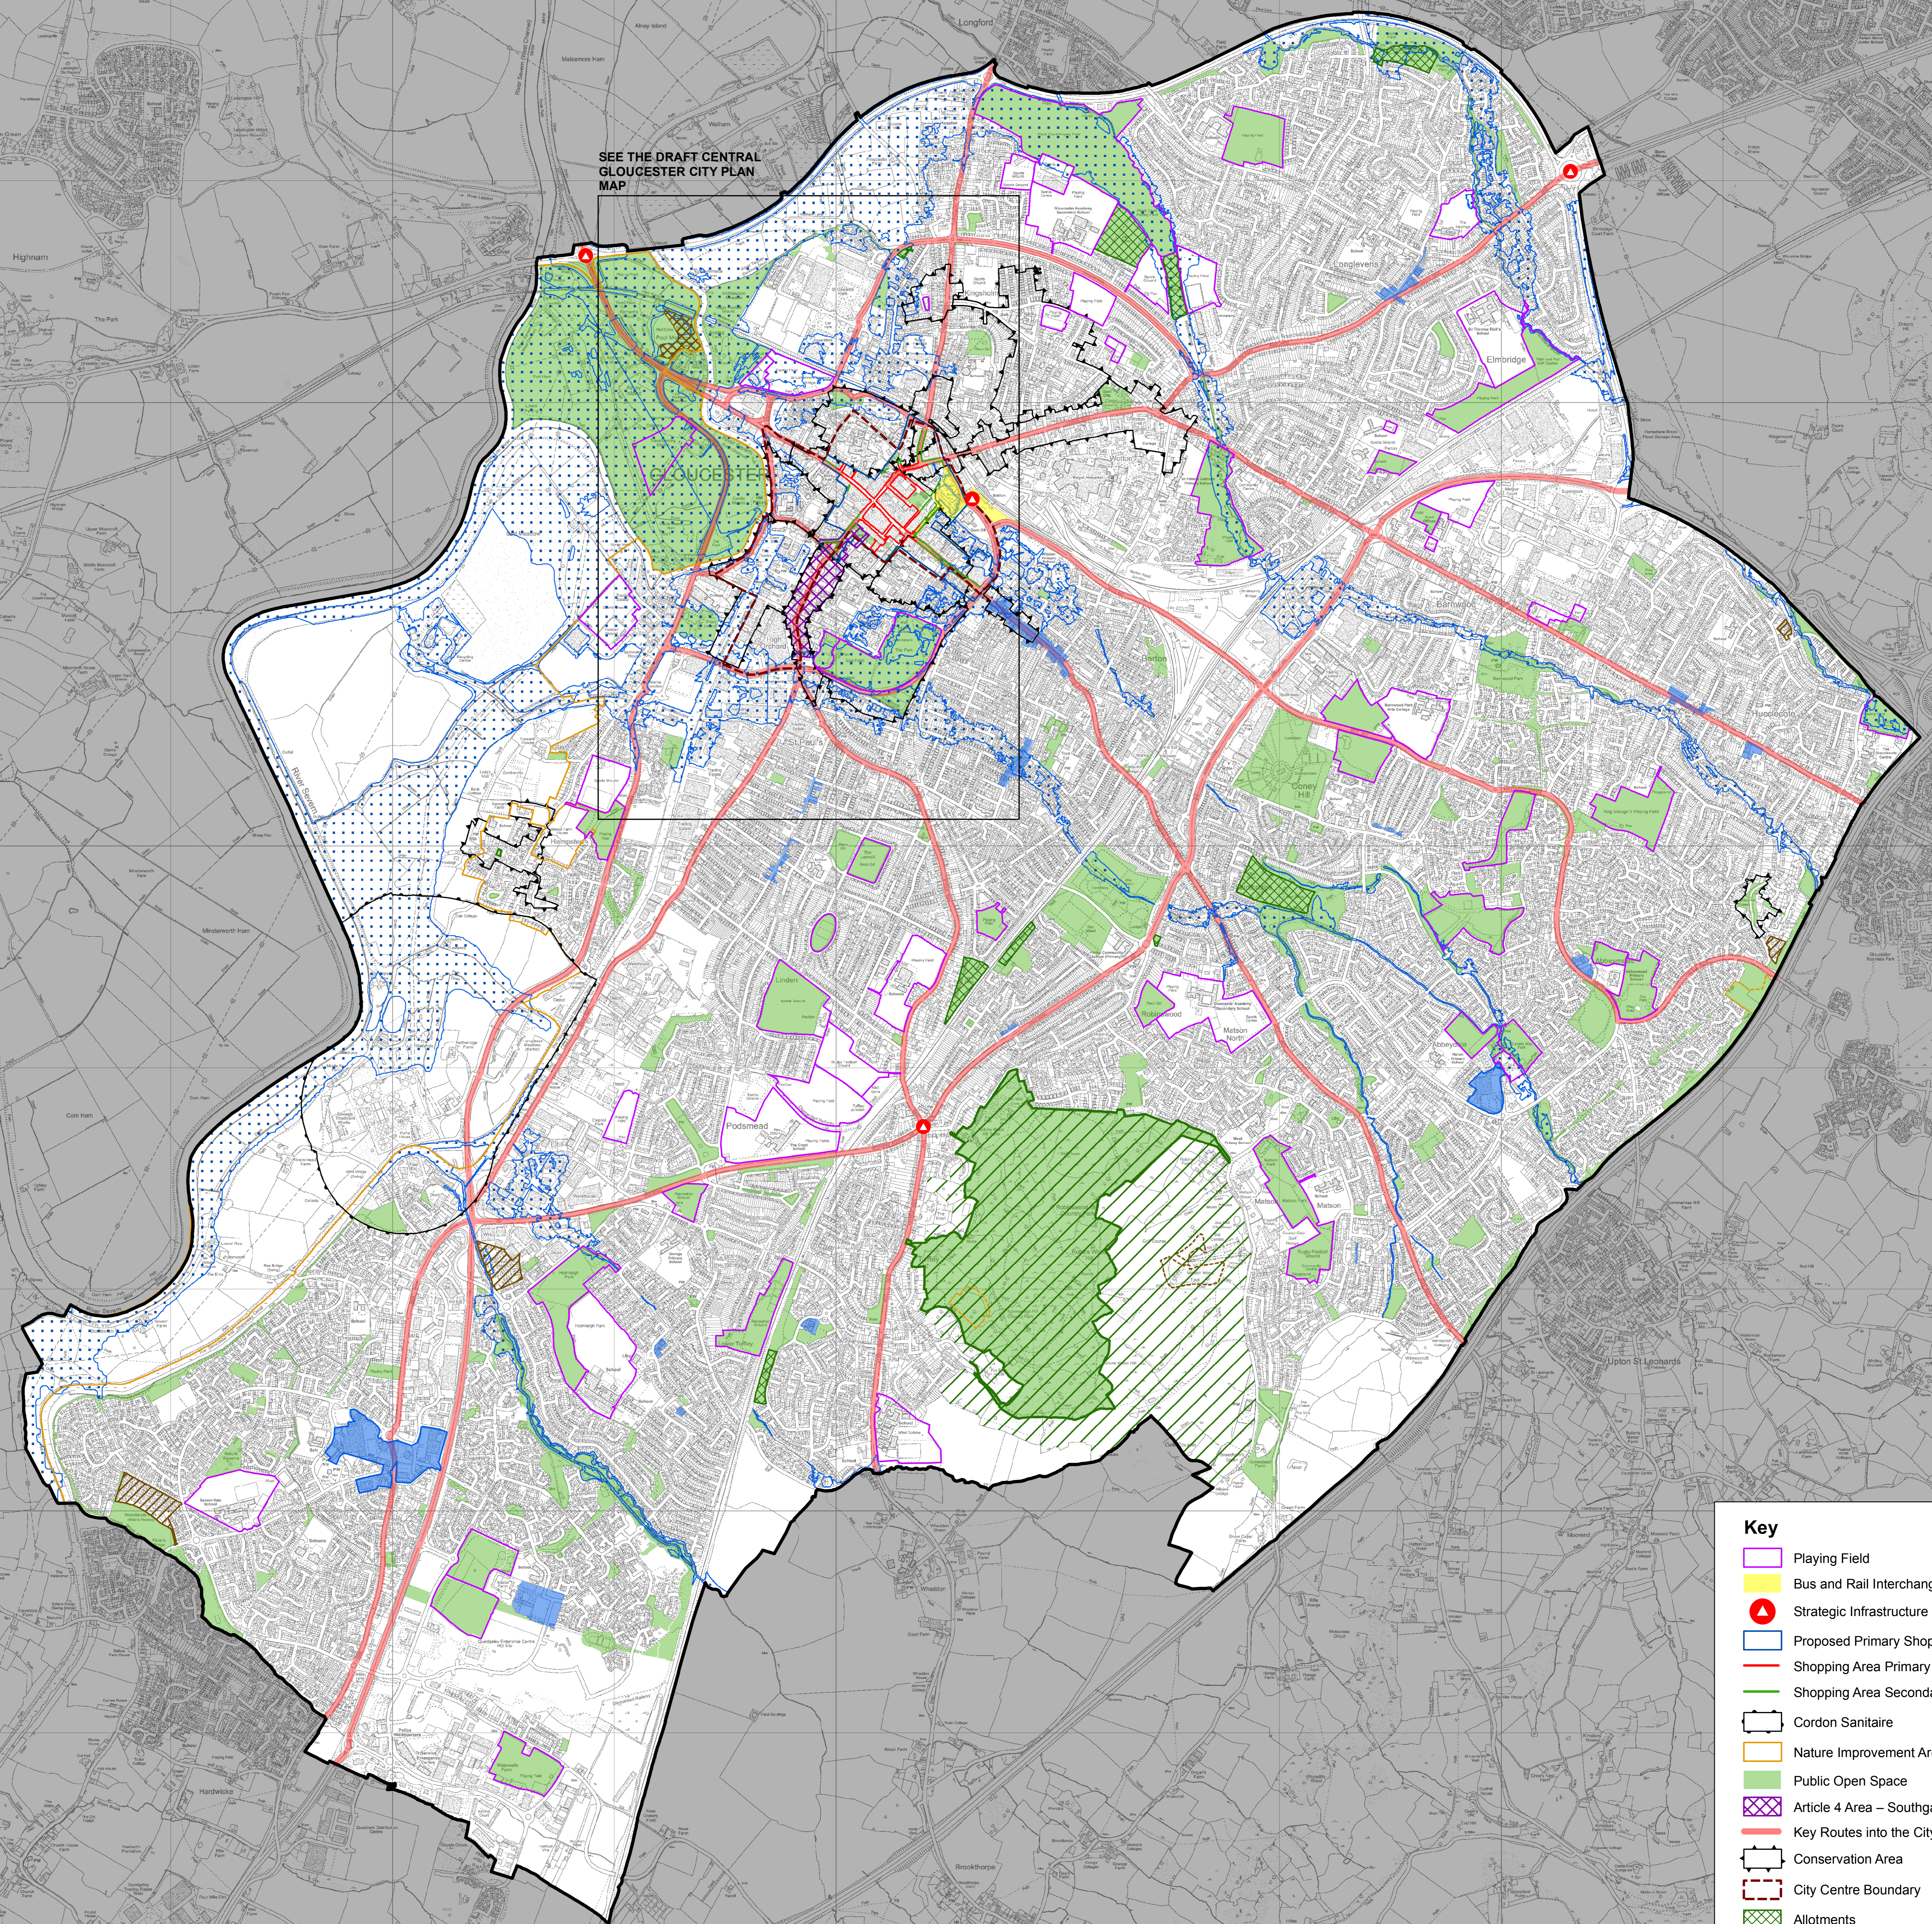

DRAFT Gloucester City Plan Map

SEE THE DRAFT CENTRAL
GLOUCESTER CITY PLAN
MAP

Key	
	Playing Field
	Bus and Rail Interchange
	Strategic Infrastructure Projects
	Proposed Primary Shopping Area Revised
	Shopping Area Primary Frontage
	Shopping Area Secondary Frontage
	Cordon Sanitaire
	Nature Improvement Area
	Public Open Space
	Article 4 Area – Southgate THI
	Key Routes into the City Centre
	Conservation Area
	City Centre Boundary
	Allotments
	Ancient Woodland
	Sites of Special Scientific Interest (SSSI)
	High Landscape Value
	Existing Travelling Showpeoples Site
	Static Caravan Park
	Robinswood Hill Country Park
	District Centre
	Local Centre
	Floodzone 3 (Environment Agency)

This map is reproduced from Ordnance Survey material with the permission of Ordnance Survey on behalf of the Controller of Her Majesty's Stationery Office © Crown copyright. Unauthorized reproduction infringes Crown copyright and may lead to prosecution or civil proceedings. Licence no 100019169, 2016.